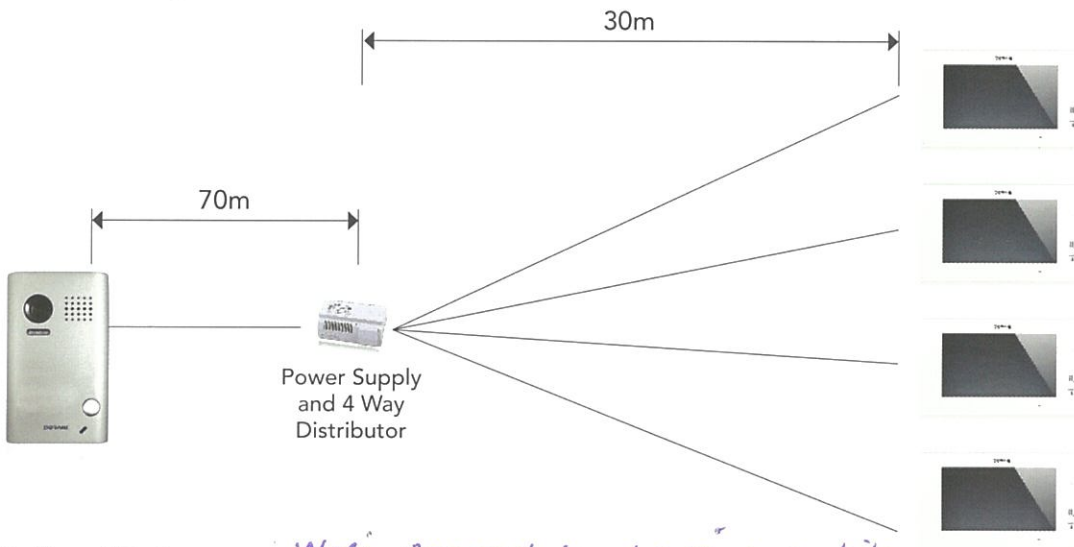

TOUCH

Surface Mount Camera
DORVT11

Flush Mount Stainless Camera
DORVT12

FEATURES

- True Touch Screen functionality
- Up to Two Door Stations
- Up to Four Monitors
- Built In Picture Memory
- Conversation Video Recording with Audio (SD Card required)
- Diversion Intercom to Mobile when not at home
- Internal monitor paging + Open Voice Page
- Integrated Access Control Keypad Available
- Modular Design, Various Wiring Configurations

Typical

Typical Wiring Star

Optional Extras - *Wifi connection to ring mobile from August 2018*

Door Stations

- DORVT13**
Integrated Keypad Surface
- DORVT14**
Integrated Keypad Flush
- DORVT10**
Audio Door Station