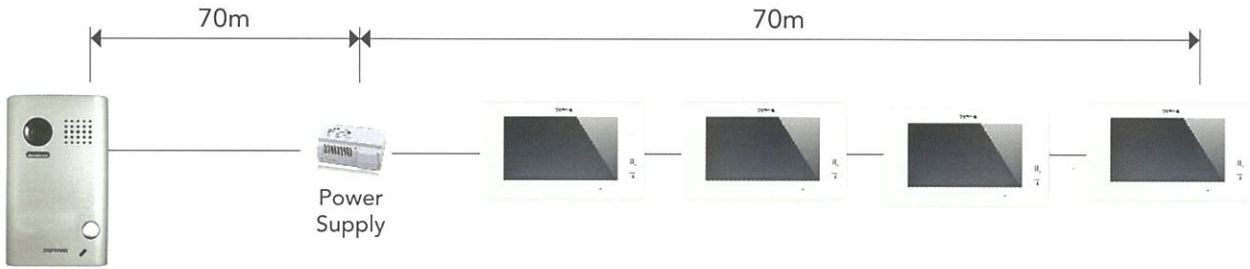

Typical

Typical Wiring Star

Optional Extras - *Wifi connection to ring mobile from August 2018*

Door Stations

- **DORVT13**
  Integrated Keypad Surface
- **DORVT14**
  Integrated Keypad Flush
- **DORVT10**
  Audio Door Station

Modules

- **DORVT04**
  4 Way Distributor
  For 2+ Doors or Star Wiring
- **DORVT15**
  Additional Relay Module For
  Second Door release with
  1 Entry Station

Diversion

- ~~**DORVT05**
  GSM Module
  Diversion via Sim Card
  (simcard to be supplied)~~
- ~~**DORVT06**
  Phone Module Diversion via
  Telephone Line~~

CCTV

- **DORVT08**
  CCTV Module
  Connection of 2 x 2 Wire Cameras
  OR 2 Analogue CCTV Cameras
- **DORVT07**
  2 Wire Camera
  Dorani Touch Specific 2 Wire
  Camera

Australian Distributor:

Phone: +61 3 9357 0942
info@pjmsales.com
Unit 3, 1 Merri Concourse
Campbellfield VIC 3061

Victorian Distributor:

Premier Clean Pty Ltd
Phone: 1300 654 089
reception@premierclean.com.au

Queensland Distributor:

Premier Clean Queensland
Phone: +61 7 3382 6978
info@premiercleanqld.com.au

SOLARVAC-SOLAMAGIC
3/37 Howe St Osborne Park WA
Ph: 9244 4611 Fax: 9446 7339
www.(&info@solarvac.com.au